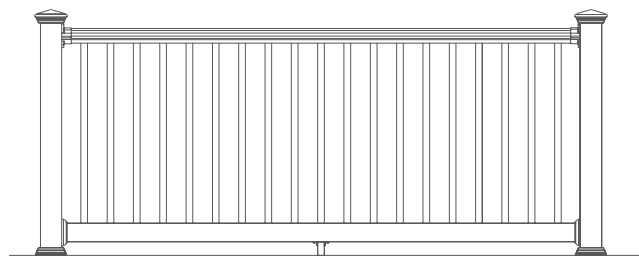

By PLY GEM

Kroy Elegance Composite Railing

Contour Rail

Feels like wood without the upkeep.

To find a dealer near you visit our website www.kroybp.com or email us at info@kroybp.com

Kroy Building Products, Inc.
2600 Grand Boulevard
Suite 900
Kansas City, MO 64108
Phone (816) 426-8200
Fax (816) 426-8555
www.kroybp.com

- Standard and Custom lengths available
- Composite material with vinyl capstock exterior
- Hidden fasteners
- No special tools required
- Stair kits and accessories available (including 4 1/4" Post Sleeves)
- Building code rated systems

Post Caps

Classic

Gothic

External

Railing Colors

- Khaki
- White