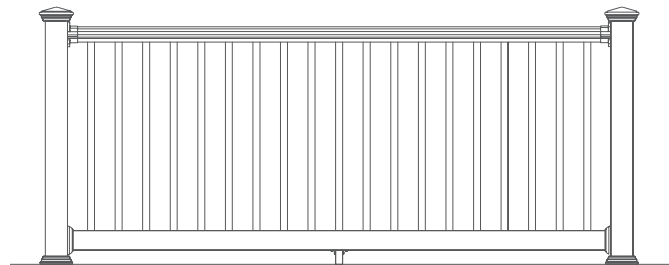

By PLY GEM

Kroy Performance Vinyl Railing

Contour Rail

Hard working style without the hardwork.

To find a dealer near you visit our website www.kroybp.com or email us at info@kroybp.com

Kroy Building Products, Inc.
2600 Grand Boulevard
Suite 900
Kansas City, MO 64108
Phone (816) 426-8200
Fax (816) 426-8555
www.kroybp.com

- Standard and Custom lengths available
- Durable co-extruded vinyl
- Hidden fasteners
- No special tools required
- Building code rated systems
- Stair kits and accessories available

Post Caps

Classic

Gothic