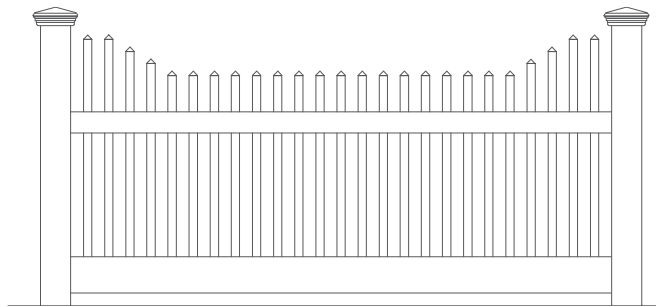

By PLY GEM

Kroy Classic Picket Fence

Square Picket Scalloped

Outdoor style without the work.

To find a dealer near you visit our website www.kroybp.com or email us at info@kroybp.com

Kroy Building Products, Inc.
2600 Grand Boulevard
Suite 900
Kansas City, MO 64108
Phone (816) 426-8200
Fax (816) 426-8555
www.kroybp.com

- Standard and Custom heights and lengths available

Post Caps

Classic

Gothic

External

Fence Colors

White