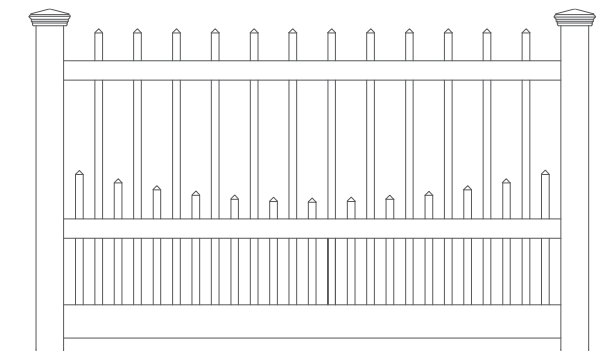

By PLY GEM

Kroy Elegance Picket Fence

Tall Square Scalloped Picket

Outdoor style without the work.

To find a dealer near you visit our website www.kroybp.com or email us at info@kroybp.com

Kroy Building Products, Inc.
2600 Grand Boulevard
Suite 900
Kansas City, MO 64108
Phone (816) 426-8200
Fax (816) 426-8555
www.kroybp.com

Drawings are property of Kroy Building Products Inc.™ May 2008

- Standard and Custom heights and lengths available

Post Caps

Classic

Gothic

External

Fence Colors

- Sandstone
- Khaki
- White